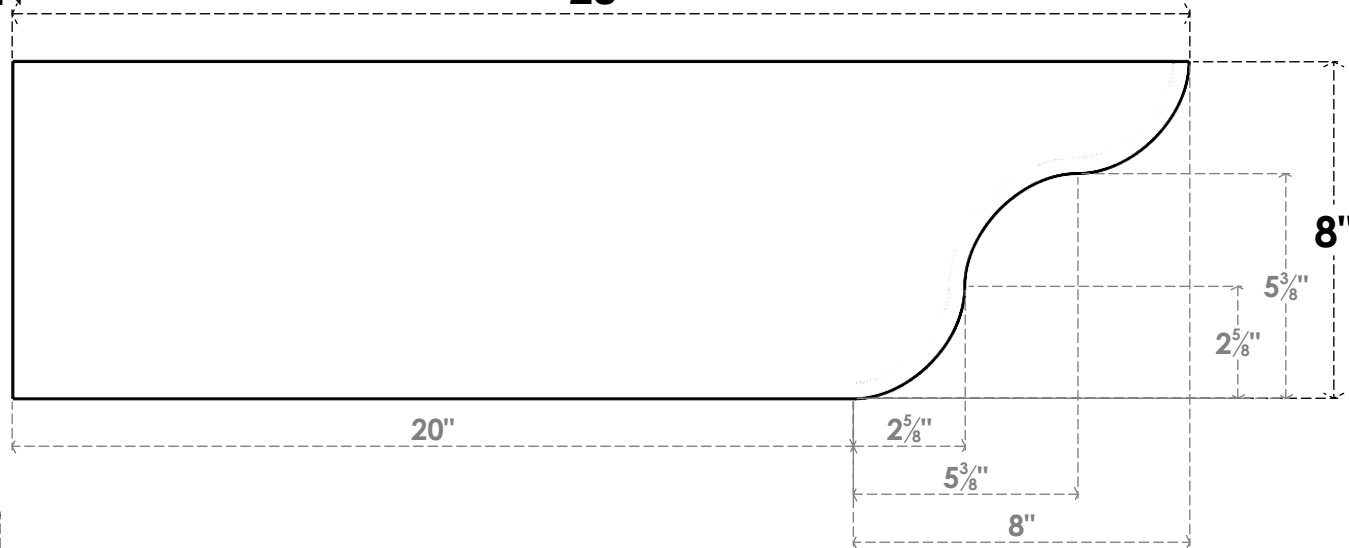

ITEM NUMBER: RFTURO060X08000X28000X008CAR00RCPR

6"W X 8"H X 28"L TIMBERTHANE ROUGH CEDAR CARMEL FAUX WOOD OPEN RAFTER TAIL, 8"L END, PRIMED TAN

FRONT PROFILE

ISOMETRIC

GENERATED DATE : 03/02/2023

EKENA MILLWORK
2300 WEST MAIN ST.
CLARKSVILLE, TX 75426
TOLL FREE: 866-607-0453
WWW.EKENAMILLWORK.COM

NOTES

1. INSTALLATION TO BE COMPLETED IN ACCORDANCE WITH MANUFACTURER'S SPECIFICATIONS.
2. DRAWING MAY NOT BE TO SCALE
3. THIS DRAWING IS INTENDED FOR DESIGN AND PLANNING PURPOSES ONLY.
4. ALL INFORMATION CONTAINED HEREIN WAS CURRENT AT THE TIME OF DEVELOPMENT BUT MUST BE REVIEWED AND APPROVED BY THE PRODUCT MANUFACTURER TO BE CONSIDERED ACCURATE.
5. TIMBERTHANE ARCHITECTURAL PRODUCTS ARE MADE FROM HIGH DENSITY URETHANE AND COME FACTORY PRIMED