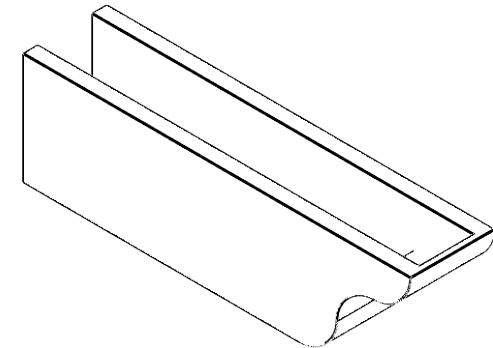

ITEM NUMBER: RFTURO060X08000X28000X008CAR00RCPR

6"W X 8"H X 28"L TIMBERTHANE ROUGH CEDAR CARMEL FAUX WOOD OPEN RAFTER TAIL, 8"L END, PRIMED TAN

FRONT PROFILE

ISOMETRIC

GENERATED DATE : 03/02/2023

EKENA MILLWORK
2300 WEST MAIN ST.
CLARKSVILLE, TX 75426
TOLL FREE: 866-607-0453
WWW.EKENAMILLWORK.COM

NOTES

1. INSTALLATION TO BE COMPLETED IN ACCORDANCE WITH MANUFACTURER'S SPECIFICATIONS.
2. DRAWING MAY NOT BE TO SCALE
3. THIS DRAWING IS INTENDED FOR DESIGN AND PLANNING PURPOSES ONLY.
4. ALL INFORMATION CONTAINED HEREIN WAS CURRENT AT THE TIME OF DEVELOPMENT BUT MUST BE REVIEWED AND APPROVED BY THE PRODUCT MANUFACTURER TO BE CONSIDERED ACCURATE.
5. TIMBERTHANE ARCHITECTURAL PRODUCTS ARE MADE FROM HIGH DENSITY URETHANE AND COME FACTORY PRIMED