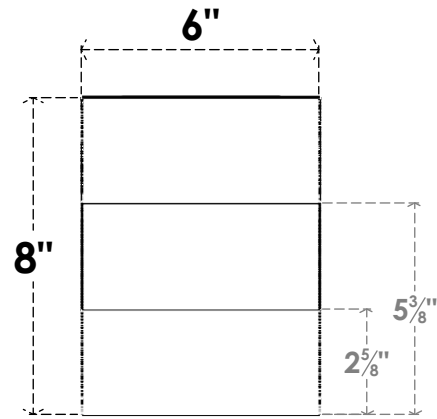

ITEM NUMBER: RFTURO060X08000X28000X008CAR00RCPR

6"W X 8"H X 28"L TIMBERTHANE ROUGH CEDAR CARMEL FAUX WOOD OPEN RAFTER TAIL, 8"L END, PRIMED TAN

FRONT PROFILE

ISOMETRIC

GENERATED DATE : 03/02/2023

EKENA MILLWORK
2300 WEST MAIN ST.
CLARKSVILLE, TX 75426
TOLL FREE: 866-607-0453
WWW.EKENAMILLWORK.COM

NOTES

1. INSTALLATION TO BE COMPLETED IN ACCORDANCE WITH MANUFACTURER'S SPECIFICATIONS.
2. DRAWING MAY NOT BE TO SCALE
3. THIS DRAWING IS INTENDED FOR DESIGN AND PLANNING PURPOSES ONLY.
4. ALL INFORMATION CONTAINED HEREIN WAS CURRENT AT THE TIME OF DEVELOPMENT BUT MUST BE REVIEWED AND APPROVED BY THE PRODUCT MANUFACTURER TO BE CONSIDERED ACCURATE.
5. TIMBERTHANE ARCHITECTURAL PRODUCTS ARE MADE FROM HIGH DENSITY URETHANE AND COME FACTORY PRIMED